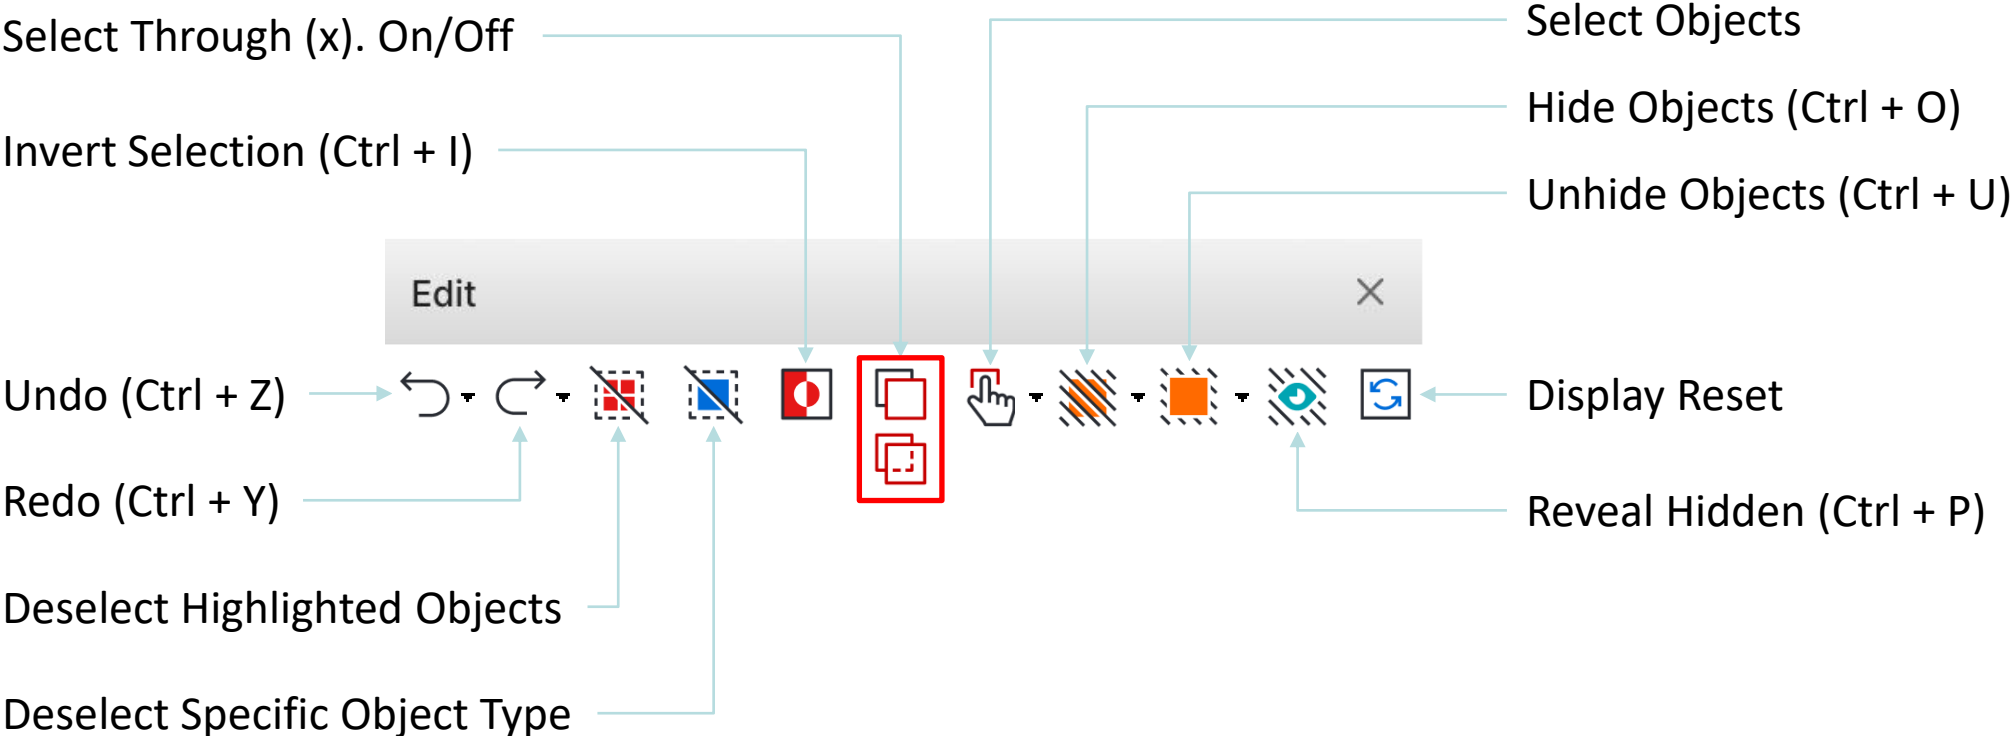

Edit toolbar

STRESSCHECK®

For more details, refer to the [Edit Toolbar Overview](#).