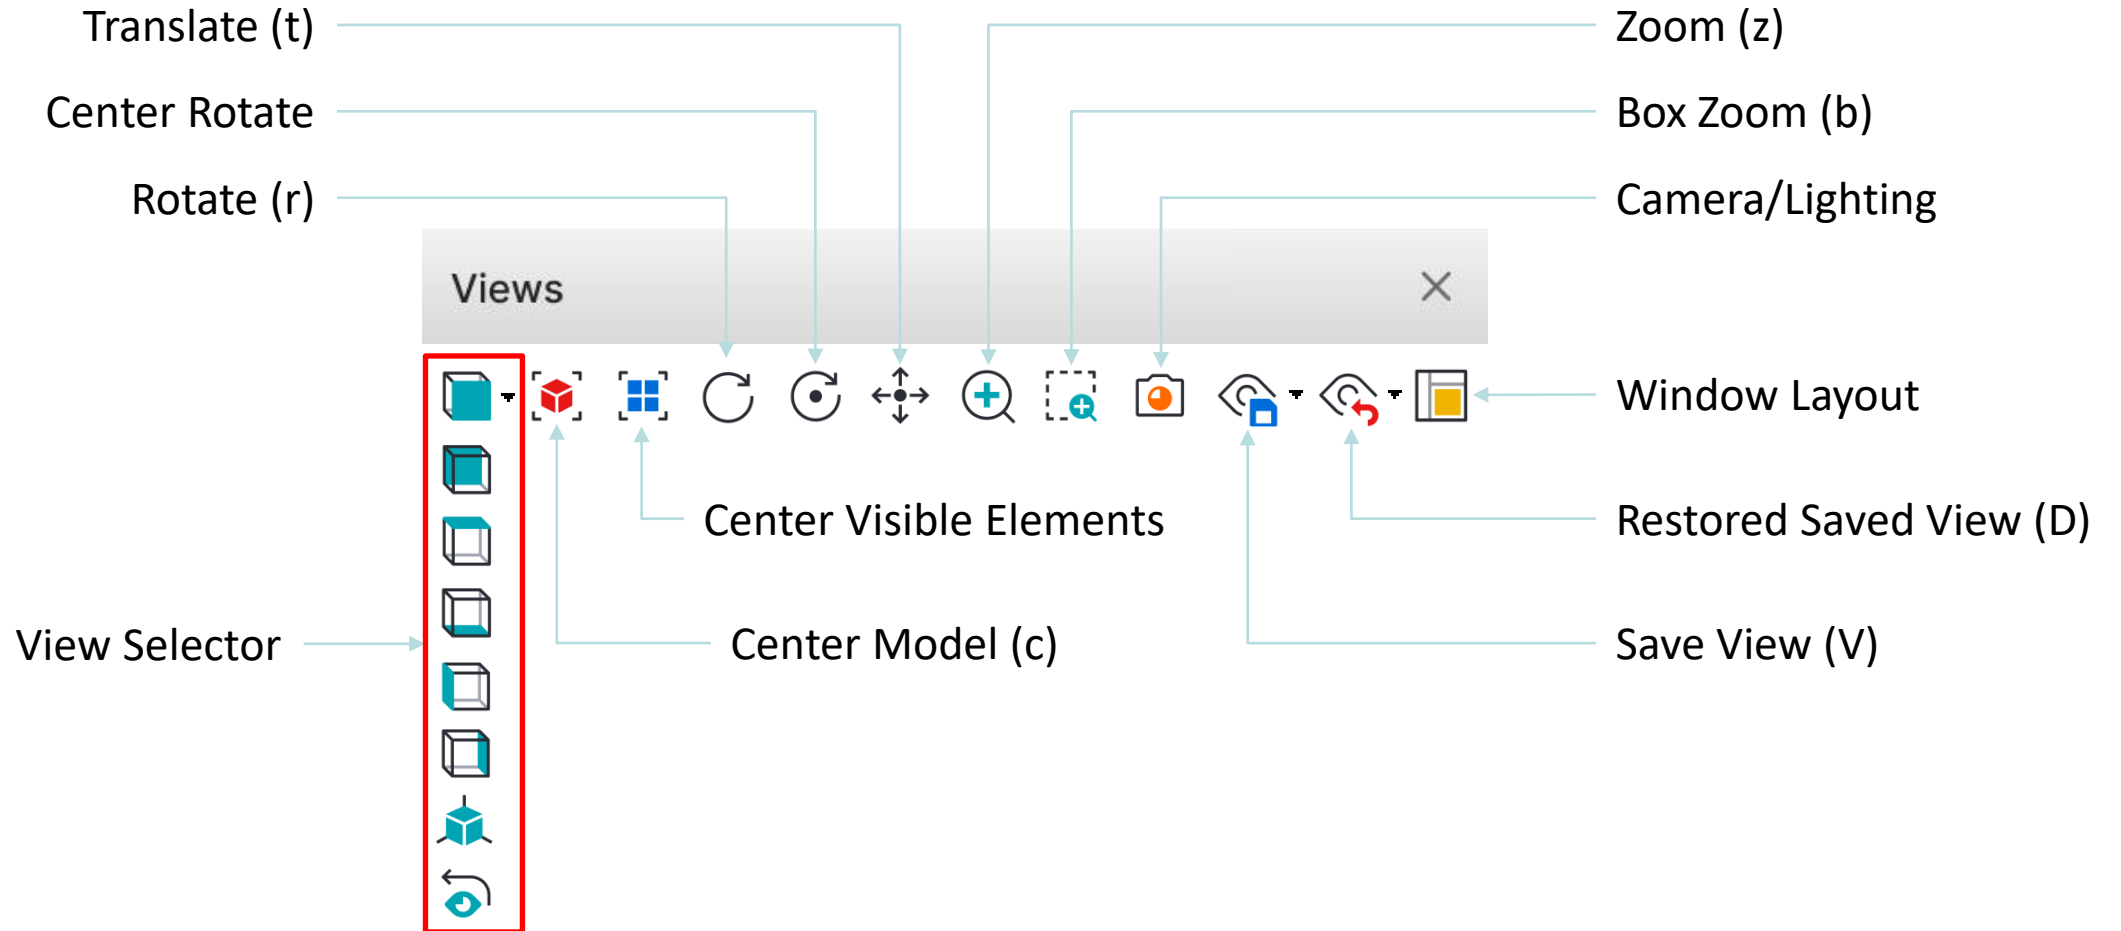

StressCheck 12.0

StressCheck Toolbar Guide

In this document, a snapshot of each toolbar and its associated icons is provided. For a full description of the StressCheck GUI, refer to [GUI Standards & Layout Overview](#).

Main toolbar

STRESSCHECK

For more details, refer to the [Main Toolbar Overview](#).

Attributes toolbar

STRESSCHECK®

For more details, refer to the [Attributes Toolbar Overview](#).

Display Options toolbar

STRESSCHECK

For more details, refer to the [Display Options Toolbar Overview](#).

Views toolbar

STRESSCHECK®

For more details, refer to the [Views Toolbar Overview](#).

Display Objects toolbar

STRESSCHECK

For more details, refer to the [Display Objects Toolbar Overview](#).