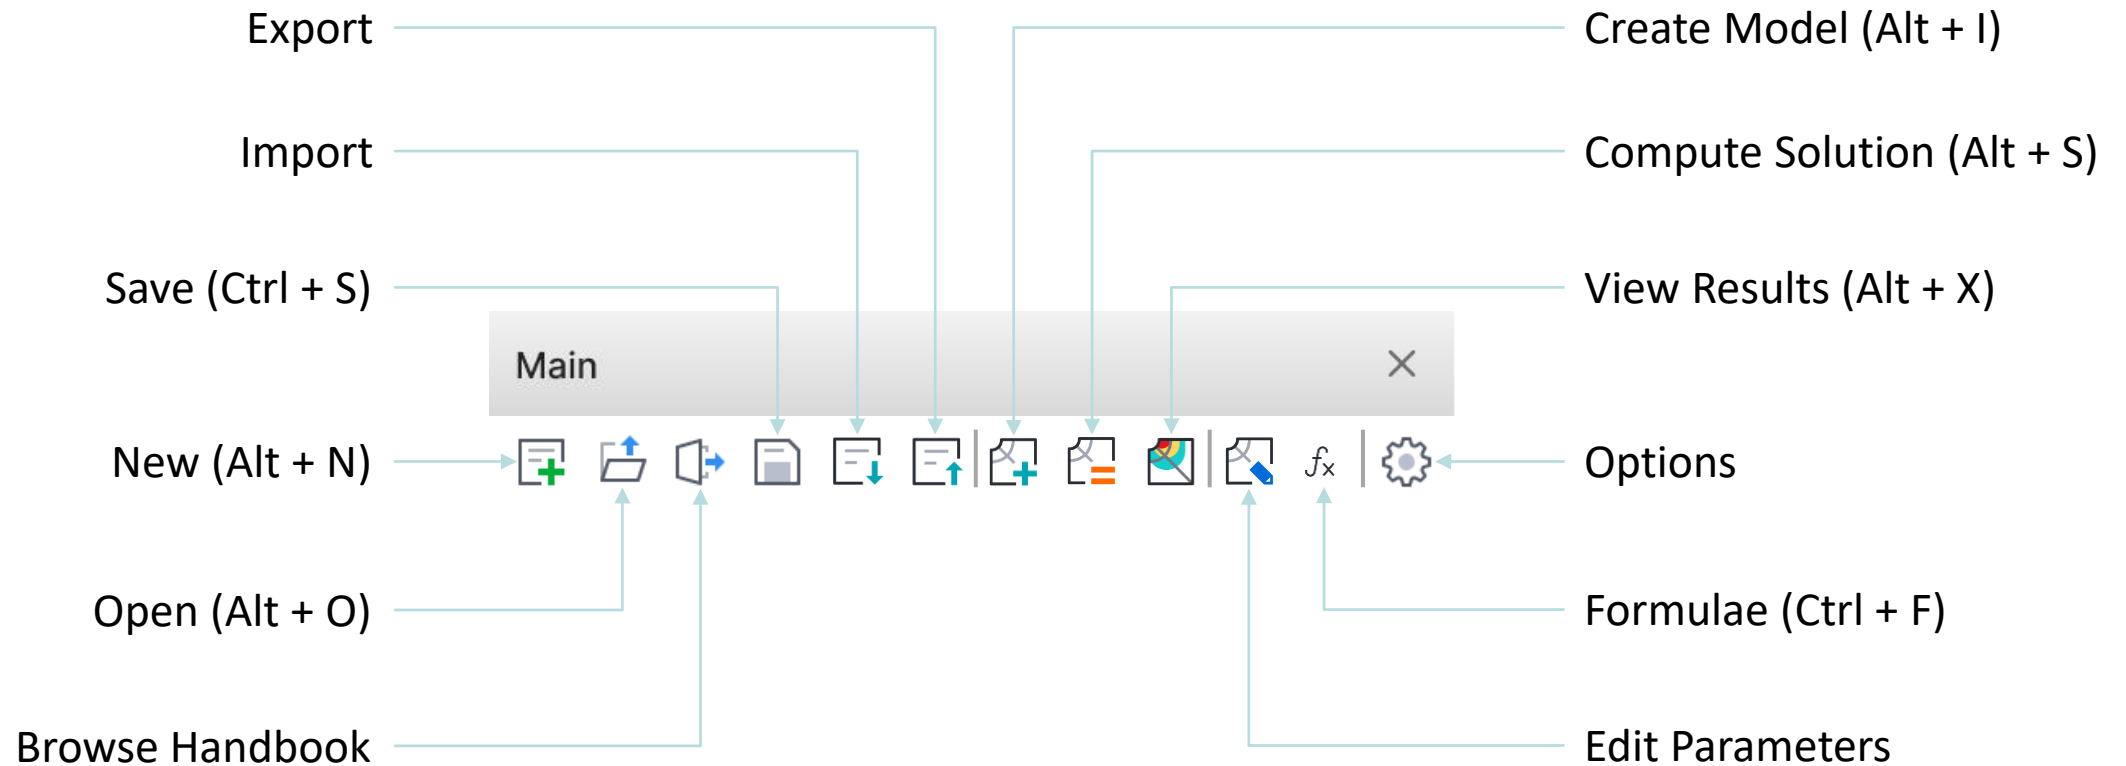

StressCheck 12.0

StressCheck Toolbar Guide

In this document, a snapshot of each toolbar and its associated icons is provided. For a full description of the StressCheck GUI, refer to [GUI Standards & Layout Overview](#).

Main toolbar

STRESSCHECK

For more details, refer to the [Main Toolbar Overview](#).

Attributes toolbar

STRESSCHECK®

For more details, refer to the [Attributes Toolbar Overview](#).

Display Options toolbar

STRESSCHECK

For more details, refer to the [Display Options Toolbar Overview](#).

Views toolbar

STRESSCHECK®

For more details, refer to the [Views Toolbar Overview](#).

Display Objects toolbar

STRESSCHECK

For more details, refer to the [Display Objects Toolbar Overview](#).