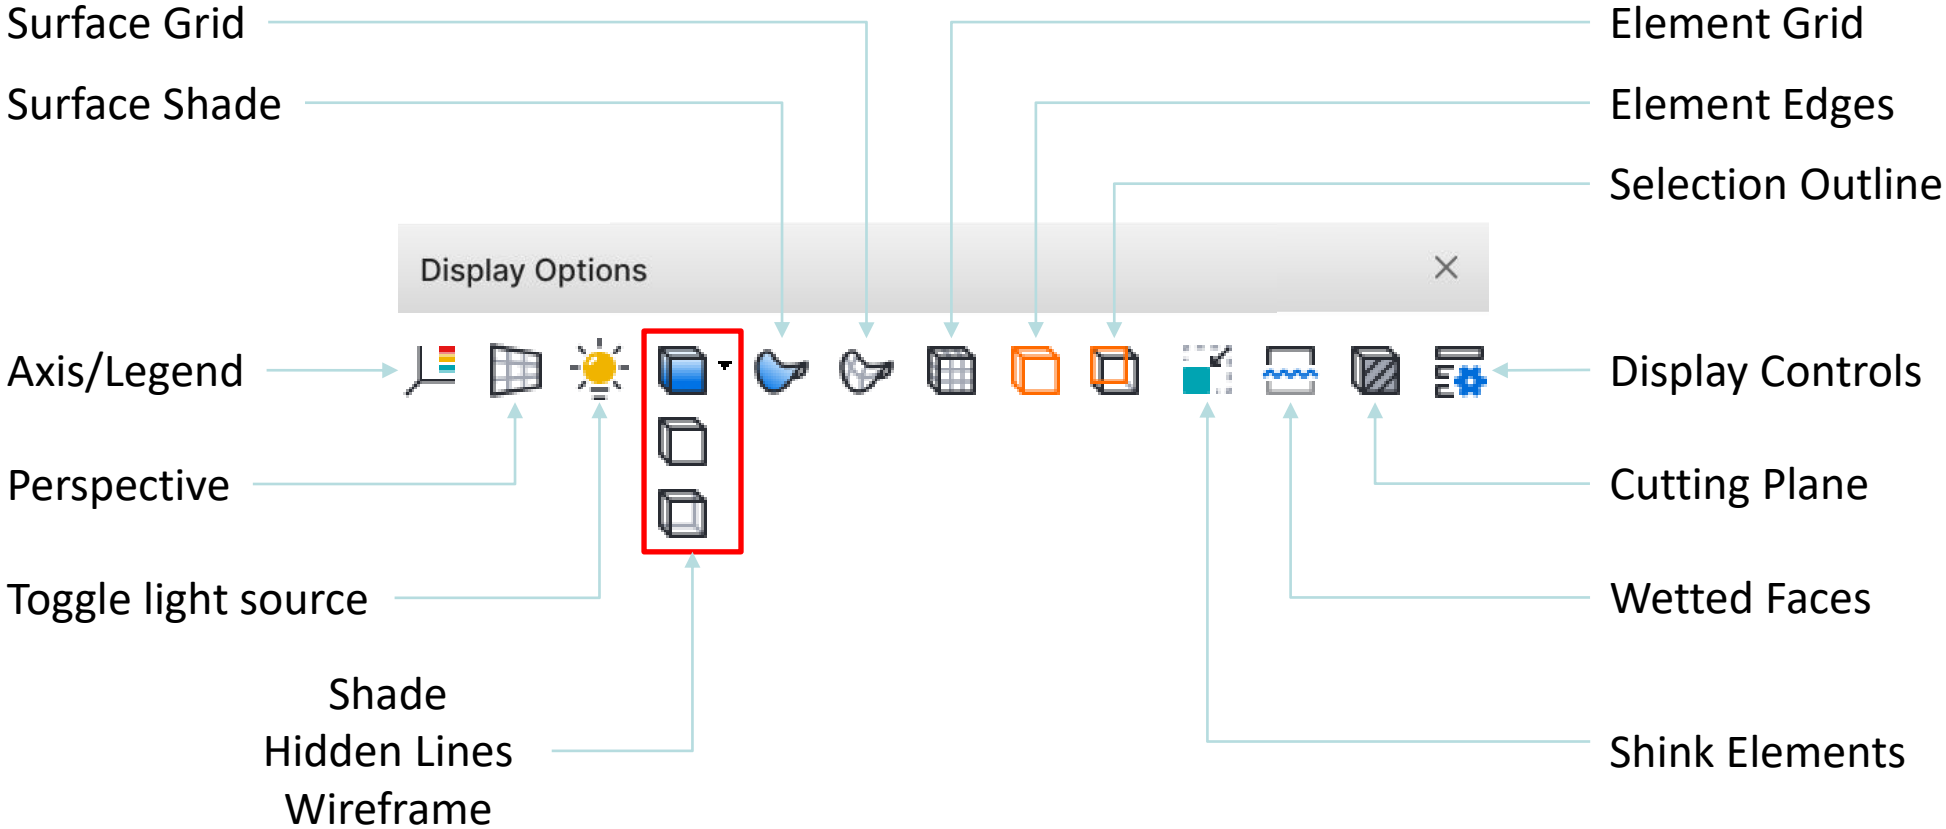

StressCheck 12.0

StressCheck Toolbar Guide

In this document, a snapshot of each toolbar and its associated icons is provided. For a full description of the StressCheck GUI, refer to [GUI Standards & Layout Overview](#).

Main toolbar

STRESSCHECK

For more details, refer to the [Main Toolbar Overview](#).

Attributes toolbar

STRESSCHECK®

For more details, refer to the [Attributes Toolbar Overview](#).

Display Options toolbar

STRESSCHECK

For more details, refer to the [Display Options Toolbar Overview](#).

Views toolbar

STRESSCHECK®

For more details, refer to the [Views Toolbar Overview](#).

Display Objects toolbar

STRESSCHECK

For more details, refer to the [Display Objects Toolbar Overview](#).